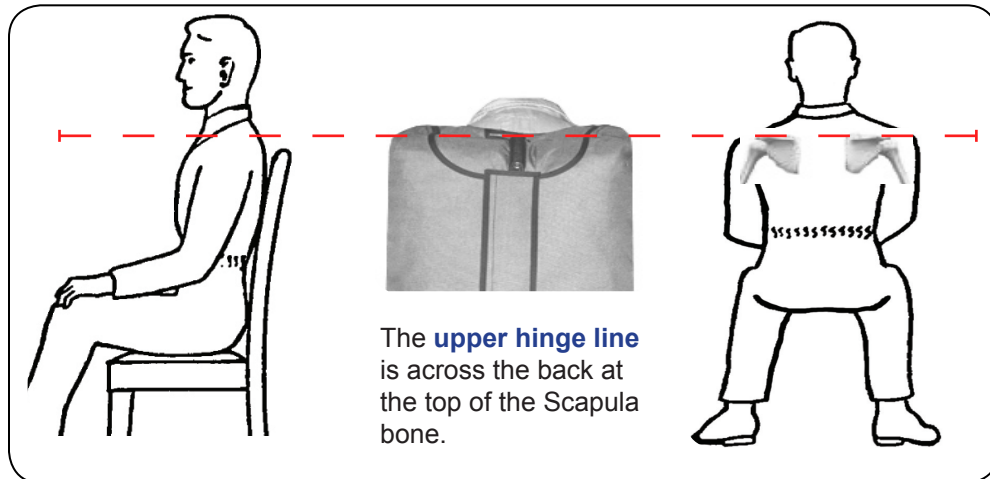

Pilot Measurement Chart

Name: _____

Height: _____ Weight: _____

Aircraft Type: _____

Sit up straight on a hard chair with your hips against the back rest.

Measure from the **shoulder line**, over the middle of the shoulder, to the **upper hinge line**.

=

Measure from the **upper hinge line** to the **lower hinge line**.

=

Measure from the **leg line** to the **lower hinge line**.

=

Measure down the front of your torso from the **shoulder line** to the **leg line**.

=

Pants inseam size

=

Pants waist size

=