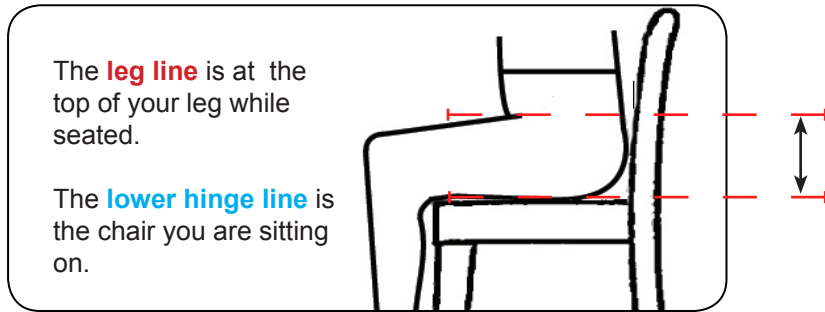

Pilot Measurement Chart

Name: _____

Height: _____ Weight: _____

Aircraft Type: _____

Sit up straight on a hard chair with your hips against the back rest.

Measure from the **shoulder line**, over the middle of the shoulder, to the **upper hinge line**.

=

Measure from the **upper hinge line** to the **lower hinge line**.

=

Measure from the **leg line** to the **lower hinge line**.

=

Measure down the front of your torso from the **shoulder line** to the **leg line**.

=

Pants inseam size

=

Pants waist size

=